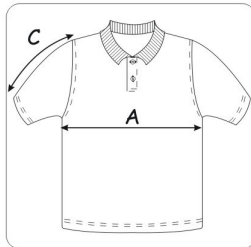

260gsm CREW NECK SWEATSHIRT

Colour

Burgundy

Age 1/2yrs only available in Navy, Royal & Red

Size	1/2yrs	2/3yrs	3/4yrs	5/6yrs	7/8yrs	9/10yrs	11/12yrs	13yrs	S	M	L	XL	XXL	XXXL
To fit chest	18/19	19/20	20/22	22/23	23/25	25/27	28/30	31/32	32/34	34/36	38/40	42/44	46/48	50/52
A. Chest Circ	63	68	72	77	82	88	94	99	102	107	117	127	132	142
2.5cm u/arm	25	27	28	30	32	34.5	37	39	40	42	46	50	52	56
B. C.B Length	35	42	44	48	52	56	58	60	62	64	69	73	74	75
(neck - hem)	14	16.5	17.5	19	20.5	22	23	23.5	24.5	25	27	28.5	29	29.5
C. Overarm	40	42	44	49	54	59	64	66	68	71	75	79	83	85
(neck - cuff)	16	16.5	17.5	19.5	21	23	25	26	27	28	29.5	31	33	33.5

260gsm SWEATSHIRT CARDIGAN

Colour

Burgundy

Age	2/3yrs	3/4yrs	5/6yrs	7/8yrs	9/10yrs	11/12yrs	13yrs
To fit chest	19/20	20/22	22/23	23/25	25/27	28/30	31/32
A. Chest Circ	68	72	77	82	87	92	97
2.5cm u/arm	26.5	28	30	32	34	36	38
B. C.B Length	37	39	43	47	51	55	59
(neck - hem)	14.5	15.5	17	18.5	20	21.5	23
C. Overarm	37	39	44	49	54	59	64
(side neck - cuff)	14.5	15.5	17.5	19.5	21	23	25

190gsm STRIPED POLO SHIRT

Colour

STRIPED ON COLLAR & CUFFS

White/ Burgandy

SIZE	1/2yrs	2/3yrs	3/4yrs	5/6yrs	7/8yrs	9/10yrs	11/12yrs	13yrs	S	M	L	XL	XXL	XXXL
To fit chest	18/19	19/20	20/22	22/23	23/25	25/27	28/30	31/32	32/34	34/36	38/40	42/44	46/48	50/52
A. Chest Circ	61	66	70	75	80	86	92	98	101	106	116	126	136	146
2.5cm u/arm	24	26	27.5	29.5	31.5	34	36	38.5	39.5	41.5	45.5	49.5	53.5	57.5
B. C.B Length	35	42	44	48	52	56	60	64	66	70	74	78	82	82
(neck - hem)	14	16.5	17.5	19	20.5	22	23.5	25	26	27.5	29	30.5	32	32
C. Overarm	11	13	14	15	16	18	20	20.5	21	21.5	22.5	24	25	25
(crown - cuff)	4.5	5	5.5	6	6.5	7	8	8	8.25	8.5	9	9.5	10	10