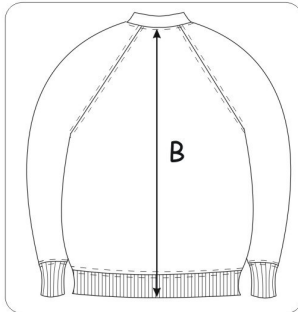

260gsm CREW NECK SWEATSHIRT

Colour

Burgundy

Age 1/2yrs only available in Navy, Royal & Red

Size	1/2yrs	2/3yrs	3/4yrs	5/6yrs	7/8yrs	9/10yrs	11/12yrs	13yrs	S	M	L	XL	XXL	XXXL
To fit chest	18/19	19/20	20/22	22/23	23/25	25/27	28/30	31/32	32/34	34/36	38/40	42/44	46/48	50/52
A. Chest Circ	63	68	72	77	82	88	94	99	102	107	117	127	132	142
2.5cm u/arm	25	27	28	30	32	34.5	37	39	40	42	46	50	52	56
B. C.B Length	35	42	44	48	52	56	58	60	62	64	69	73	74	75
(neck - hem)	14	16.5	17.5	19	20.5	22	23	23.5	24.5	25	27	28.5	29	29.5
C. Overarm	40	42	44	49	54	59	64	66	68	71	75	79	83	85
(neck - cuff)	16	16.5	17.5	19.5	21	23	25	26	27	28	29.5	31	33	33.5

260gsm SWEATSHIRT CARDIGAN

Colour

Burgundy

Age	2/3yrs	3/4yrs	5/6yrs	7/8yrs	9/10yrs	11/12yrs	13yrs
To fit chest	19/20	20/22	22/23	23/25	25/27	28/30	31/32
A. Chest Circ	68	72	77	82	87	92	97
2.5cm u/arm	26.5	28	30	32	34	36	38
B. C.B Length	37	39	43	47	51	55	59
(neck - hem)	14.5	15.5	17	18.5	20	21.5	23
C. Overarm	37	39	44	49	54	59	64
(side neck - cuff)	14.5	15.5	17.5	19.5	21	23	25

190gsm STRIPED POLO SHIRT

Colour

STRIPED ON COLLAR & CUFFS

White/ Burgandy

SIZE	1/2yrs	2/3yrs	3/4yrs	5/6yrs	7/8yrs	9/10yrs	11/12yrs	13yrs	S	M	L	XL	XXL	XXXL
To fit chest	18/19	19/20	20/22	22/23	23/25	25/27	28/30	31/32	32/34	34/36	38/40	42/44	46/48	50/52
A. Chest Circ	61	66	70	75	80	86	92	98	101	106	116	126	136	146
2.5cm u/arm	24	26	27.5	29.5	31.5	34	36	38.5	39.5	41.5	45.5	49.5	53.5	57.5
B. C.B Length	35	42	44	48	52	56	60	64	66	70	74	78	82	82
(neck - hem)	14	16.5	17.5	19	20.5	22	23.5	25	26	27.5	29	30.5	32	32
C. Overarm	11	13	14	15	16	18	20	20.5	21	21.5	22.5	24	25	25
(crown - cuff)	4.5	5	5.5	6	6.5	7	8	8	8.25	8.5	9	9.5	10	10