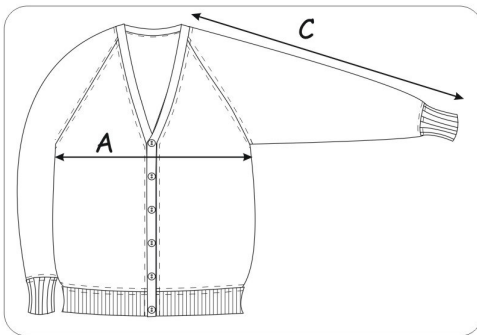

260gsm CREW NECK SWEATSHIRT

Colour

Burgundy

Age 1/2yrs only available in Navy, Royal & Red

Size	1/2yrs	2/3yrs	3/4yrs	5/6yrs	7/8yrs	9/10yrs	11/12yrs	13yrs	S	M	L	XL	XXL	XXXL
To fit chest	18/19	19/20	20/22	22/23	23/25	25/27	28/30	31/32	32/34	34/36	38/40	42/44	46/48	50/52
A. Chest Circ	63	68	72	77	82	88	94	99	102	107	117	127	132	142
2.5cm u/arm	25	27	28	30	32	34.5	37	39	40	42	46	50	52	56
B. C.B Length	35	42	44	48	52	56	58	60	62	64	69	73	74	75
(neck - hem)	14	16.5	17.5	19	20.5	22	23	23.5	24.5	25	27	28.5	29	29.5
C. Overarm	40	42	44	49	54	59	64	66	68	71	75	79	83	85
(neck - cuff)	16	16.5	17.5	19.5	21	23	25	26	27	28	29.5	31	33	33.5

260gsm SWEATSHIRT CARDIGAN

Colour

Burgundy

Age	2/3yrs	3/4yrs	5/6yrs	7/8yrs	9/10yrs	11/12yrs	13yrs
To fit chest	19/20	20/22	22/23	23/25	25/27	28/30	31/32
A. Chest Circ	68	72	77	82	87	92	97
2.5cm u/arm	26.5	28	30	32	34	36	38
B. C.B Length	37	39	43	47	51	55	59
(neck - hem)	14.5	15.5	17	18.5	20	21.5	23
C. Overarm	37	39	44	49	54	59	64
(side neck - cuff)	14.5	15.5	17.5	19.5	21	23	25

190gsm STRIPED POLO SHIRT

Colour

STRIPED ON COLLAR & CUFFS

White/ Burgandy

SIZE	1/2yrs	2/3yrs	3/4yrs	5/6yrs	7/8yrs	9/10yrs	11/12yrs	13yrs	S	M	L	XL	XXL	XXXL
To fit chest	18/19	19/20	20/22	22/23	23/25	25/27	28/30	31/32	32/34	34/36	38/40	42/44	46/48	50/52
A. Chest Circ	61	66	70	75	80	86	92	98	101	106	116	126	136	146
2.5cm u/arm	24	26	27.5	29.5	31.5	34	36	38.5	39.5	41.5	45.5	49.5	53.5	57.5
B. C.B Length	35	42	44	48	52	56	60	64	66	70	74	78	82	82
(neck - hem)	14	16.5	17.5	19	20.5	22	23.5	25	26	27.5	29	30.5	32	32
C. Overarm	11	13	14	15	16	18	20	20.5	21	21.5	22.5	24	25	25
(crown - cuff)	4.5	5	5.5	6	6.5	7	8	8	8.25	8.5	9	9.5	10	10