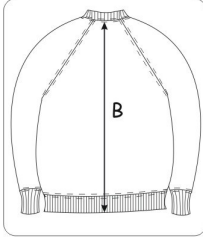

260gsm CREW NECK SWEATSHIRT

Colour

Burgundy

Age 1/2yrs only available in Navy, Royal & Red

Size	1/2yrs	2/3yrs	3/4yrs	5/6yrs	7/8yrs	9/10yrs	11/12yrs	13yrs	S	M	L	XL	XXL	XXXL
To fit chest	18/19	19/20	20/22	22/23	23/25	25/27	28/30	31/32	32/34	34/36	38/40	42/44	46/48	50/52
A. Chest Circ	63	68	72	77	82	88	94	99	102	107	117	127	132	142
2.5cm u/arm	25	27	28	30	32	34.5	37	39	40	42	46	50	52	56
B. C.B Length	35	42	44	48	52	56	58	60	62	64	69	73	74	75
(neck - hem)	14	16.5	17.5	19	20.5	22	23	23.5	24.5	25	27	28.5	29	29.5
C. Overarm	40	42	44	49	54	59	64	66	68	71	75	79	83	85
(neck - cuff)	16	16.5	17.5	19.5	21	23	25	26	27	28	29.5	31	33	33.5

260gsm SWEATSHIRT CARDIGAN

Colour

Burgundy

Age	2/3yrs	3/4yrs	5/6yrs	7/8yrs	9/10yrs	11/12yrs	13yrs
To fit chest	19/20	20/22	22/23	23/25	25/27	28/30	31/32
A. Chest Circ	68	72	77	82	87	92	97
2.5cm u/arm	26.5	28	30	32	34	36	38
B. C.B Length	37	39	43	47	51	55	59
(neck - hem)	14.5	15.5	17	18.5	20	21.5	23
C. Overarm	37	39	44	49	54	59	64
(side neck - cuff)	14.5	15.5	17.5	19.5	21	23	25

190gsm STRIPED POLO SHIRT

Colour

STRIPED ON COLLAR & CUFFS

White/ Burgandy

SIZE	1/2yrs	2/3yrs	3/4yrs	5/6yrs	7/8yrs	9/10yrs	11/12yrs	13yrs	S	M	L	XL	XXL	XXXL
To fit chest	18/19	19/20	20/22	22/23	23/25	25/27	28/30	31/32	32/34	34/36	38/40	42/44	46/48	50/52
A. Chest Circ	61	66	70	75	80	86	92	98	101	106	116	126	136	146
2.5cm u/arm	24	26	27.5	29.5	31.5	34	36	38.5	39.5	41.5	45.5	49.5	53.5	57.5
B. C.B Length	35	42	44	48	52	56	60	64	66	70	74	78	82	82
(neck - hem)	14	16.5	17.5	19	20.5	22	23.5	25	26	27.5	29	30.5	32	32
C. Overarm	11	13	14	15	16	18	20	20.5	21	21.5	22.5	24	25	25
(crown - cuff)	4.5	5	5.5	6	6.5	7	8	8	8.25	8.5	9	9.5	10	10