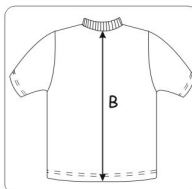

260gsm CREW NECK SWEATSHIRT

Colour

Burgundy

Age 1/2yrs only available in Navy, Royal & Red

Size	1/2yrs	2/3yrs	3/4yrs	5/6yrs	7/8yrs	9/10yrs	11/12yrs	13yrs	S	M	L	XL	XXL	XXXL
To fit chest	18/19	19/20	20/22	22/23	23/25	25/27	28/30	31/32	32/34	34/36	38/40	42/44	46/48	50/52
A. Chest Circ	63	68	72	77	82	88	94	99	102	107	117	127	132	142
2.5cm u/arm	25	27	28	30	32	34.5	37	39	40	42	46	50	52	56
B. C.B Length	35	42	44	48	52	56	58	60	62	64	69	73	74	75
(neck - hem)	14	16.5	17.5	19	20.5	22	23	23.5	24.5	25	27	28.5	29	29.5
C. Overarm	40	42	44	49	54	59	64	66	68	71	75	79	83	85
(neck - cuff)	16	16.5	17.5	19.5	21	23	25	26	27	28	29.5	31	33	33.5

260gsm SWEATSHIRT CARDIGAN

Colour

Burgundy

Age	2/3yrs	3/4yrs	5/6yrs	7/8yrs	9/10yrs	11/12yrs	13yrs
To fit chest	19/20	20/22	22/23	23/25	25/27	28/30	31/32
A. Chest Circ	68	72	77	82	87	92	97
2.5cm u/arm	26.5	28	30	32	34	36	38
B. C.B Length	37	39	43	47	51	55	59
(neck - hem)	14.5	15.5	17	18.5	20	21.5	23
C. Overarm	37	39	44	49	54	59	64
(side neck - cuff)	14.5	15.5	17.5	19.5	21	23	25

190gsm STRIPED POLO SHIRT

Colour

STRIPED ON COLLAR & CUFFS

White/ Burgandy

SIZE	1/2yrs	2/3yrs	3/4yrs	5/6yrs	7/8yrs	9/10yrs	11/12yrs	13yrs	S	M	L	XL	XXL	XXXL
To fit chest	18/19	19/20	20/22	22/23	23/25	25/27	28/30	31/32	32/34	34/36	38/40	42/44	46/48	50/52
A. Chest Circ	61	66	70	75	80	86	92	98	101	106	116	126	136	146
2.5cm u/arm	24	26	27.5	29.5	31.5	34	36	38.5	39.5	41.5	45.5	49.5	53.5	57.5
B. C.B Length	35	42	44	48	52	56	60	64	66	70	74	78	82	82
(neck - hem)	14	16.5	17.5	19	20.5	22	23.5	25	26	27.5	29	30.5	32	32
C. Overarm	11	13	14	15	16	18	20	20.5	21	21.5	22.5	24	25	25
(crown - cuff)	4.5	5	5.5	6	6.5	7	8	8	8.25	8.5	9	9.5	10	10